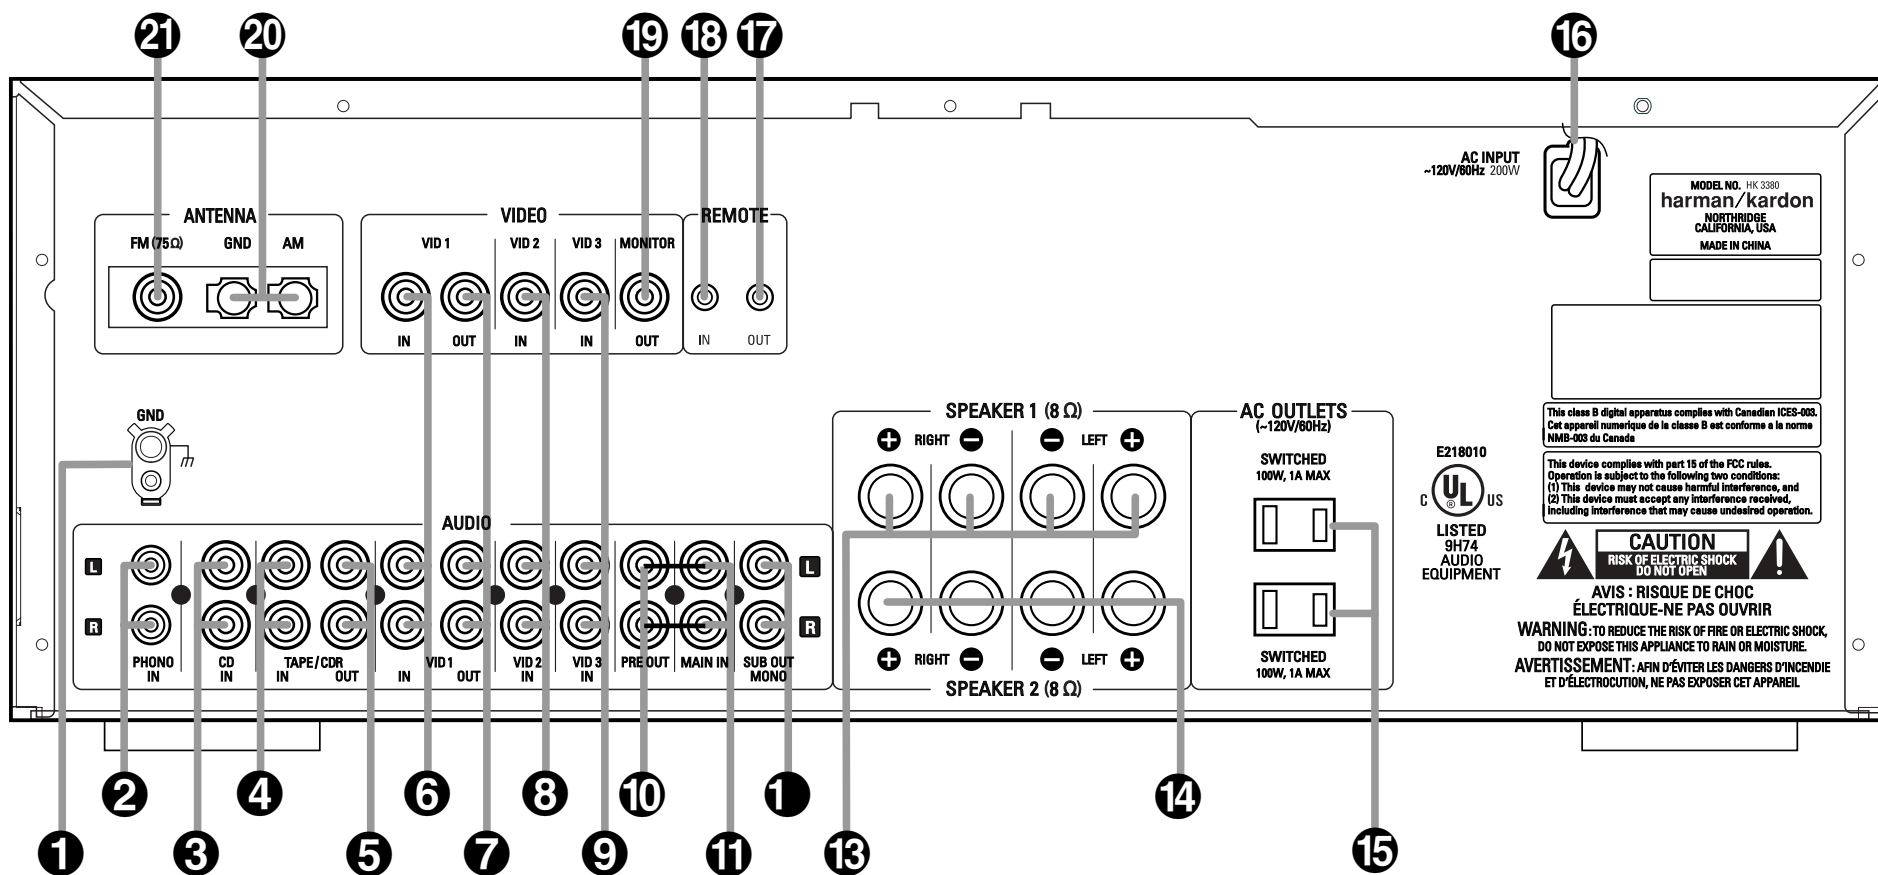

# HK 3380 REAR-PANEL CONNECTIONS

- 1 Phono Ground
- 2 Phono Inputs
- 3 CD Audio Inputs
- 4 Tape Monitor Play/In
- 5 Tape Monitor Record/Out
- 6 Video 1 Audio/Video Play/In
- 7 Video 1 Audio/Video Record/Out

- 8 Video 2 Audio/Video Inputs
- 9 Video 3 Audio/Video Inputs
- 10 Preamp Out
- 11 Main In
- 1 Subwoofer Out
- 13 Speaker 1 Terminals
- 14 Speaker 2 Terminals

- 15 Accessory Outlets
- 16 Power Cable
- 17 Remote IR Out
- 18 Remote IR In
- 19 Video Monitor Output
- 20 AM Antenna
- 21 FM Antenna